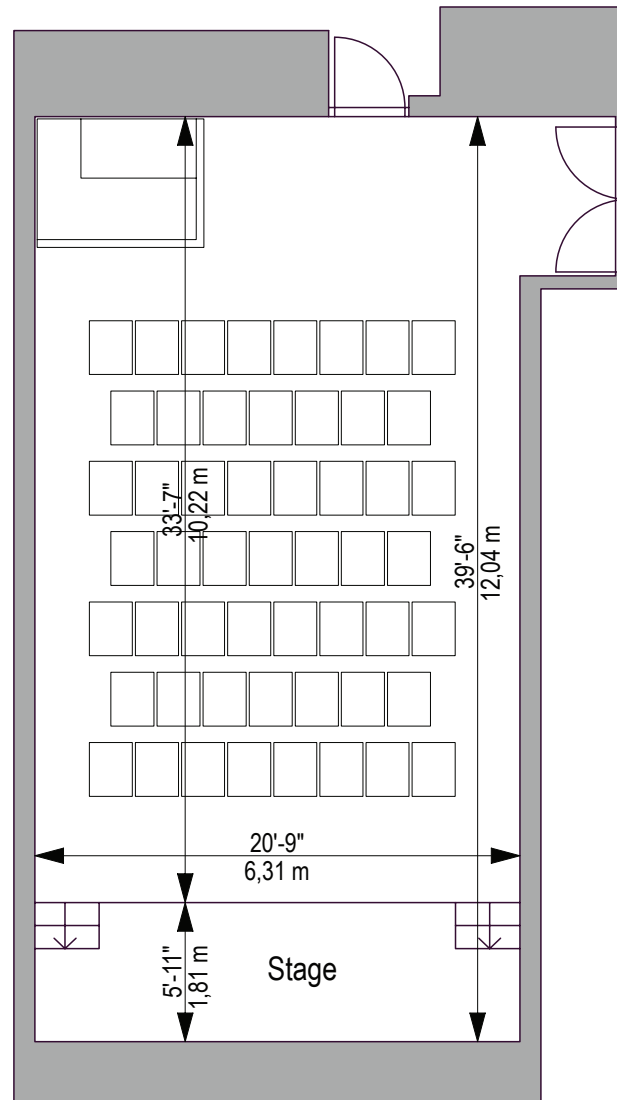

BBLA

BOHEMIAN BENEVOLENT
& LITERARY ASSOCIATION

FLOOR PLANS

BALLROOM | BALCONY | CINEMA | GALLERY | MULTI-FUNCTIONAL ROOM | LIBRARY | ROOF TERRACE

GRAND BALLROOM

CAPACITY OF 300 PEOPLE

LOCATED ON THE FOURTH FLOOR

BALCONY

CAPACITY OF 20 PEOPLE

LOCATED ON THE FIFTH FLOOR

CINEMA

CAPACITY OF 60 PEOPLE
LOCATED ON THE FIRST FLOOR

MULTI FUNCTIONAL ROOM & LIBRARY

CAPACITY OF 180 PEOPLE

LIBRARY CAPACITY OF 74 PEOPLE

LOCATED ON THE THIRD FLOOR

ROOF TERRACE

CAPACITY OF 74 PEOPLE
LOCATED ON THE ROOFTOP