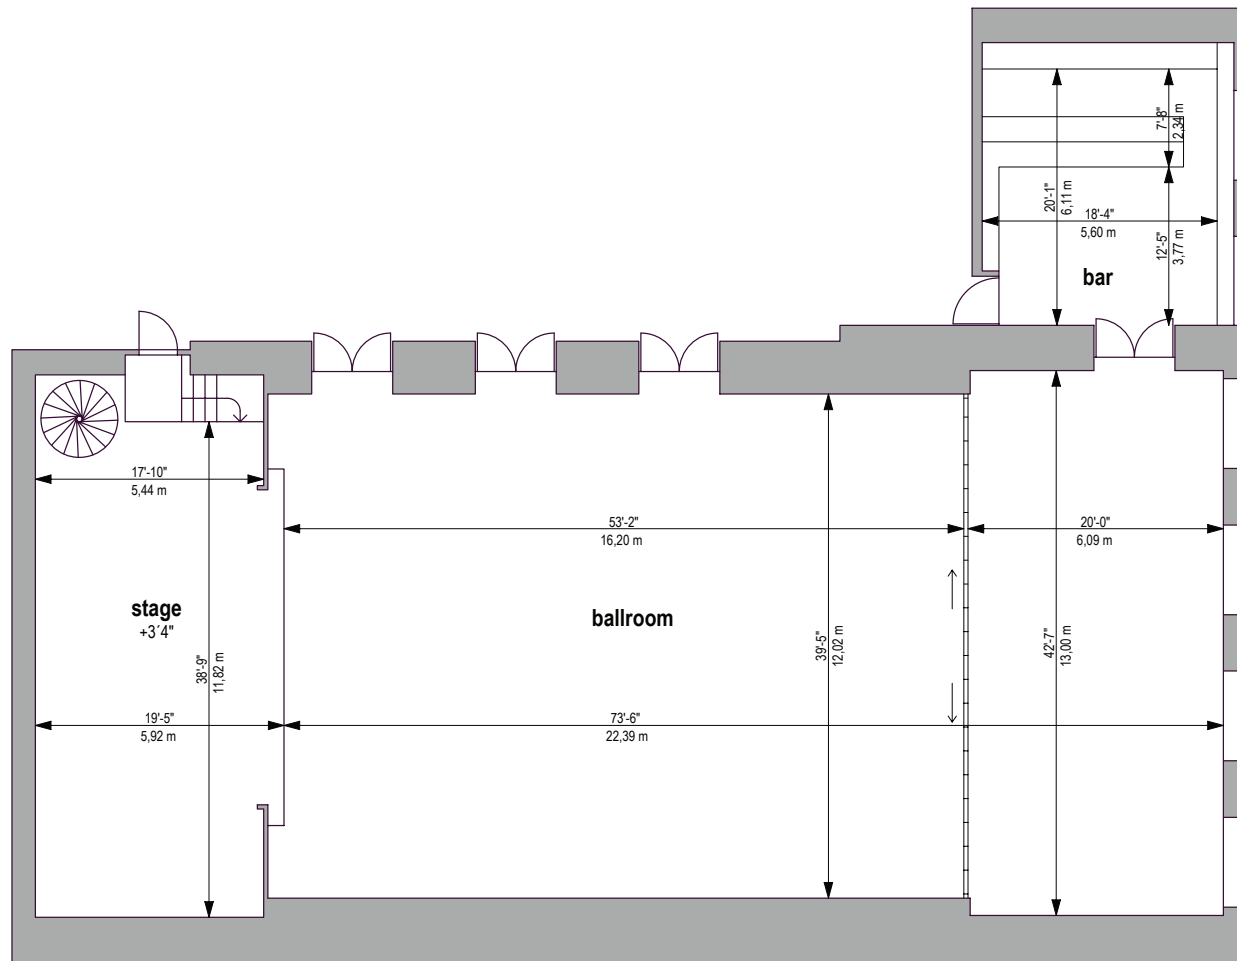

BBLA

BOHEMIAN BENEVOLENT
& LITERARY ASSOCIATION

FLOOR PLANS

BALLROOM | BALCONY | CINEMA | GALLERY | MULTI-FUNCTIONAL ROOM | LIBRARY | ROOF TERRACE

GRAND BALLROOM

CAPACITY OF 300 PEOPLE

LOCATED ON THE FOURTH FLOOR

BALCONY

CAPACITY OF 20 PEOPLE

LOCATED ON THE FIFTH FLOOR

CINEMA

CAPACITY OF 60 PEOPLE
LOCATED ON THE FIRST FLOOR

MULTI FUNCTIONAL ROOM & LIBRARY

CAPACITY OF 180 PEOPLE

LIBRARY CAPACITY OF 74 PEOPLE

LOCATED ON THE THIRD FLOOR

ROOF TERRACE

CAPACITY OF 74 PEOPLE
LOCATED ON THE ROOFTOP