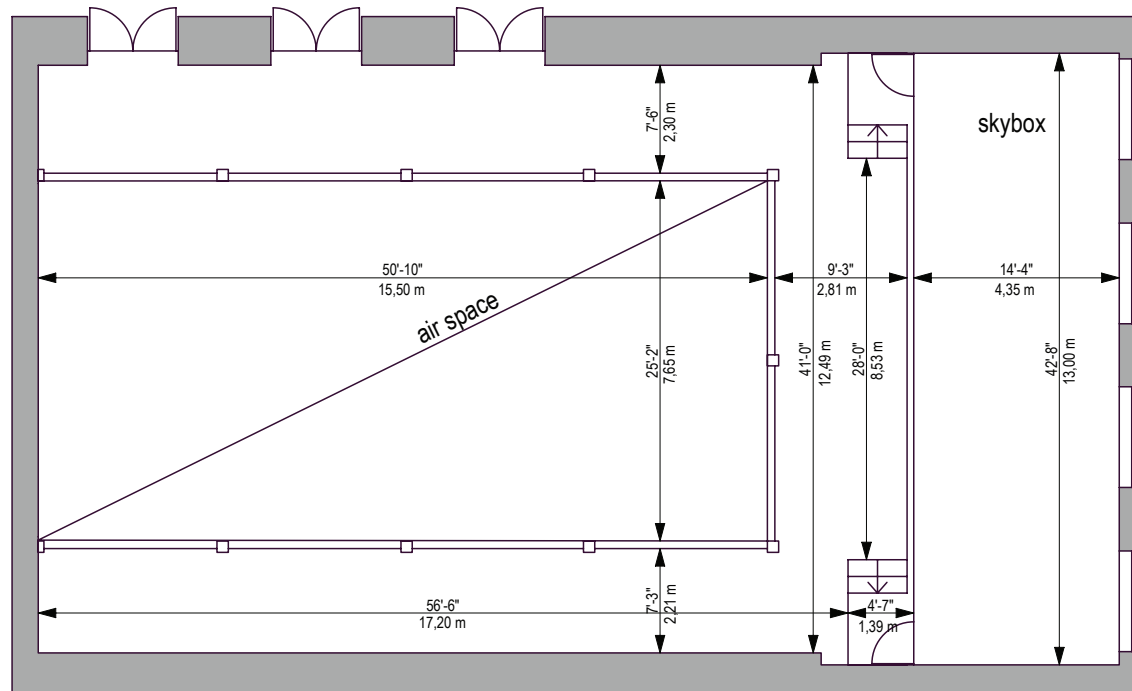

BBLA

BOHEMIAN BENEVOLENT
& LITERARY ASSOCIATION

FLOOR PLANS

BALLROOM | BALCONY | CINEMA | GALLERY | MULTI-FUNCTIONAL ROOM | LIBRARY | ROOF TERRACE

GRAND BALLROOM

CAPACITY OF 300 PEOPLE

LOCATED ON THE FOURTH FLOOR

BALCONY

CAPACITY OF 20 PEOPLE

LOCATED ON THE FIFTH FLOOR

CINEMA

CAPACITY OF 60 PEOPLE
LOCATED ON THE FIRST FLOOR

MULTI FUNCTIONAL ROOM & LIBRARY

CAPACITY OF 180 PEOPLE

LIBRARY CAPACITY OF 74 PEOPLE

LOCATED ON THE THIRD FLOOR

ROOF TERRACE

CAPACITY OF 74 PEOPLE
LOCATED ON THE ROOFTOP