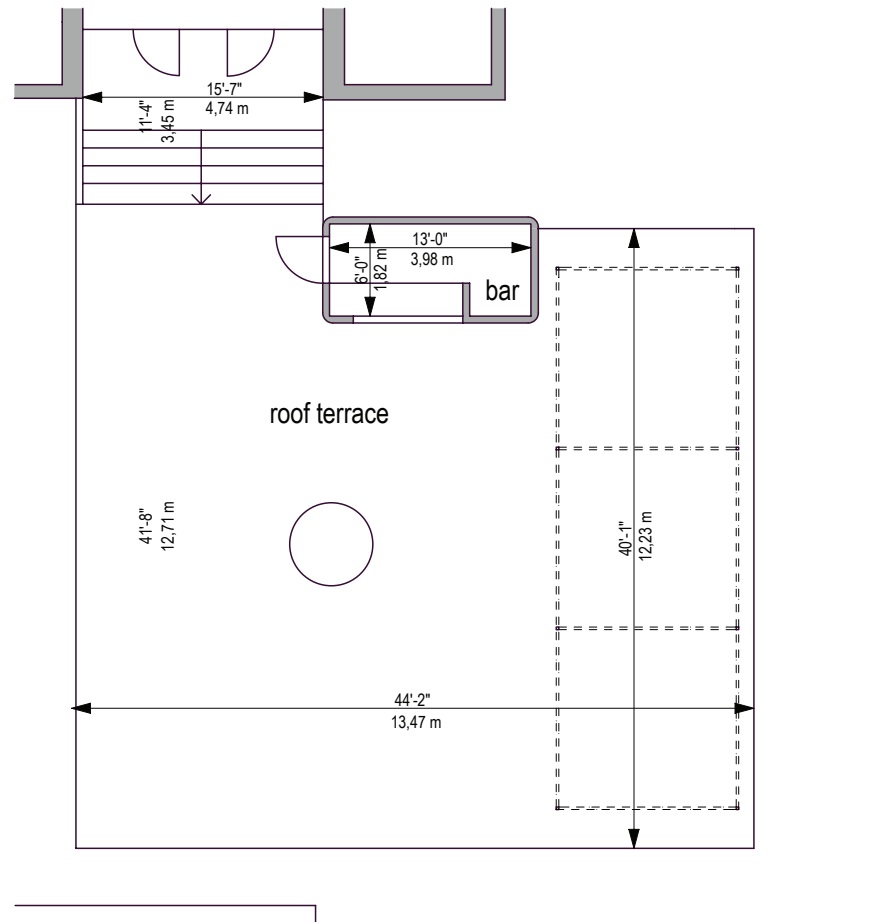

BBLA

BOHEMIAN BENEVOLENT
& LITERARY ASSOCIATION

FLOOR PLANS

BALLROOM | BALCONY | CINEMA | GALLERY | MULTI-FUNCTIONAL ROOM | LIBRARY | ROOF TERRACE

GRAND BALLROOM

CAPACITY OF 300 PEOPLE

LOCATED ON THE FOURTH FLOOR

BALCONY

CAPACITY OF 20 PEOPLE

LOCATED ON THE FIFTH FLOOR

CINEMA

CAPACITY OF 60 PEOPLE
LOCATED ON THE FIRST FLOOR

MULTI FUNCTIONAL ROOM & LIBRARY

CAPACITY OF 180 PEOPLE

LIBRARY CAPACITY OF 74 PEOPLE

LOCATED ON THE THIRD FLOOR

ROOF TERRACE

CAPACITY OF 74 PEOPLE
LOCATED ON THE ROOFTOP