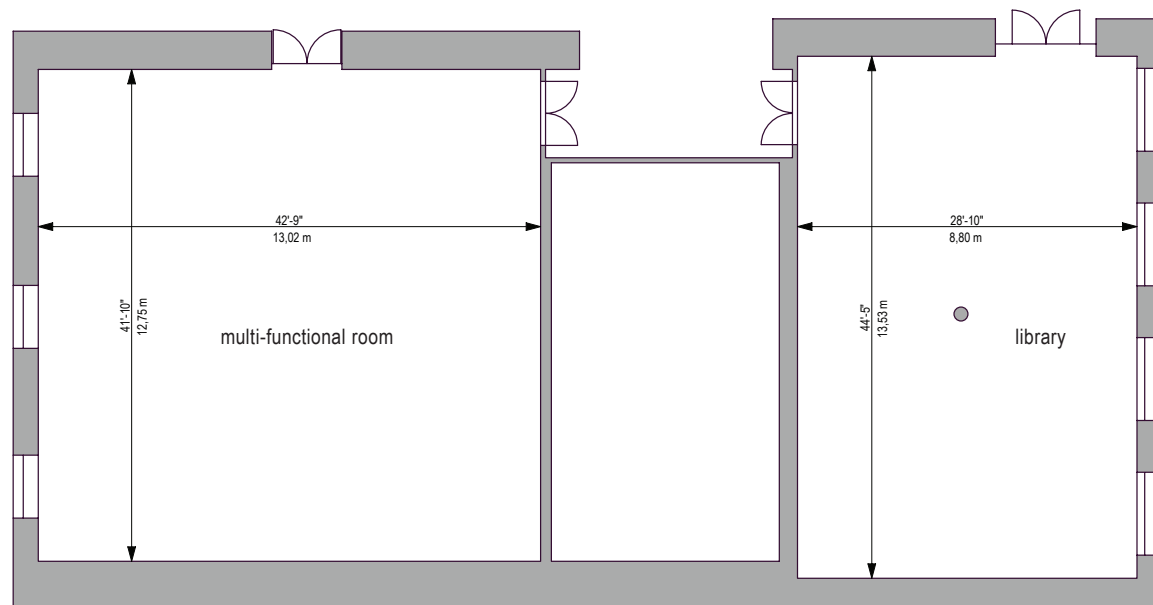

BBLA

BOHEMIAN BENEVOLENT
& LITERARY ASSOCIATION

FLOOR PLANS

BALLROOM | BALCONY | CINEMA | GALLERY | MULTI-FUNCTIONAL ROOM | LIBRARY | ROOF TERRACE

GRAND BALLROOM

CAPACITY OF 300 PEOPLE

LOCATED ON THE FOURTH FLOOR

BALCONY

CAPACITY OF 20 PEOPLE

LOCATED ON THE FIFTH FLOOR

CINEMA

CAPACITY OF 60 PEOPLE
LOCATED ON THE FIRST FLOOR

MULTI FUNCTIONAL ROOM & LIBRARY

CAPACITY OF 180 PEOPLE

LIBRARY CAPACITY OF 74 PEOPLE

LOCATED ON THE THIRD FLOOR

ROOF TERRACE

CAPACITY OF 74 PEOPLE
LOCATED ON THE ROOFTOP